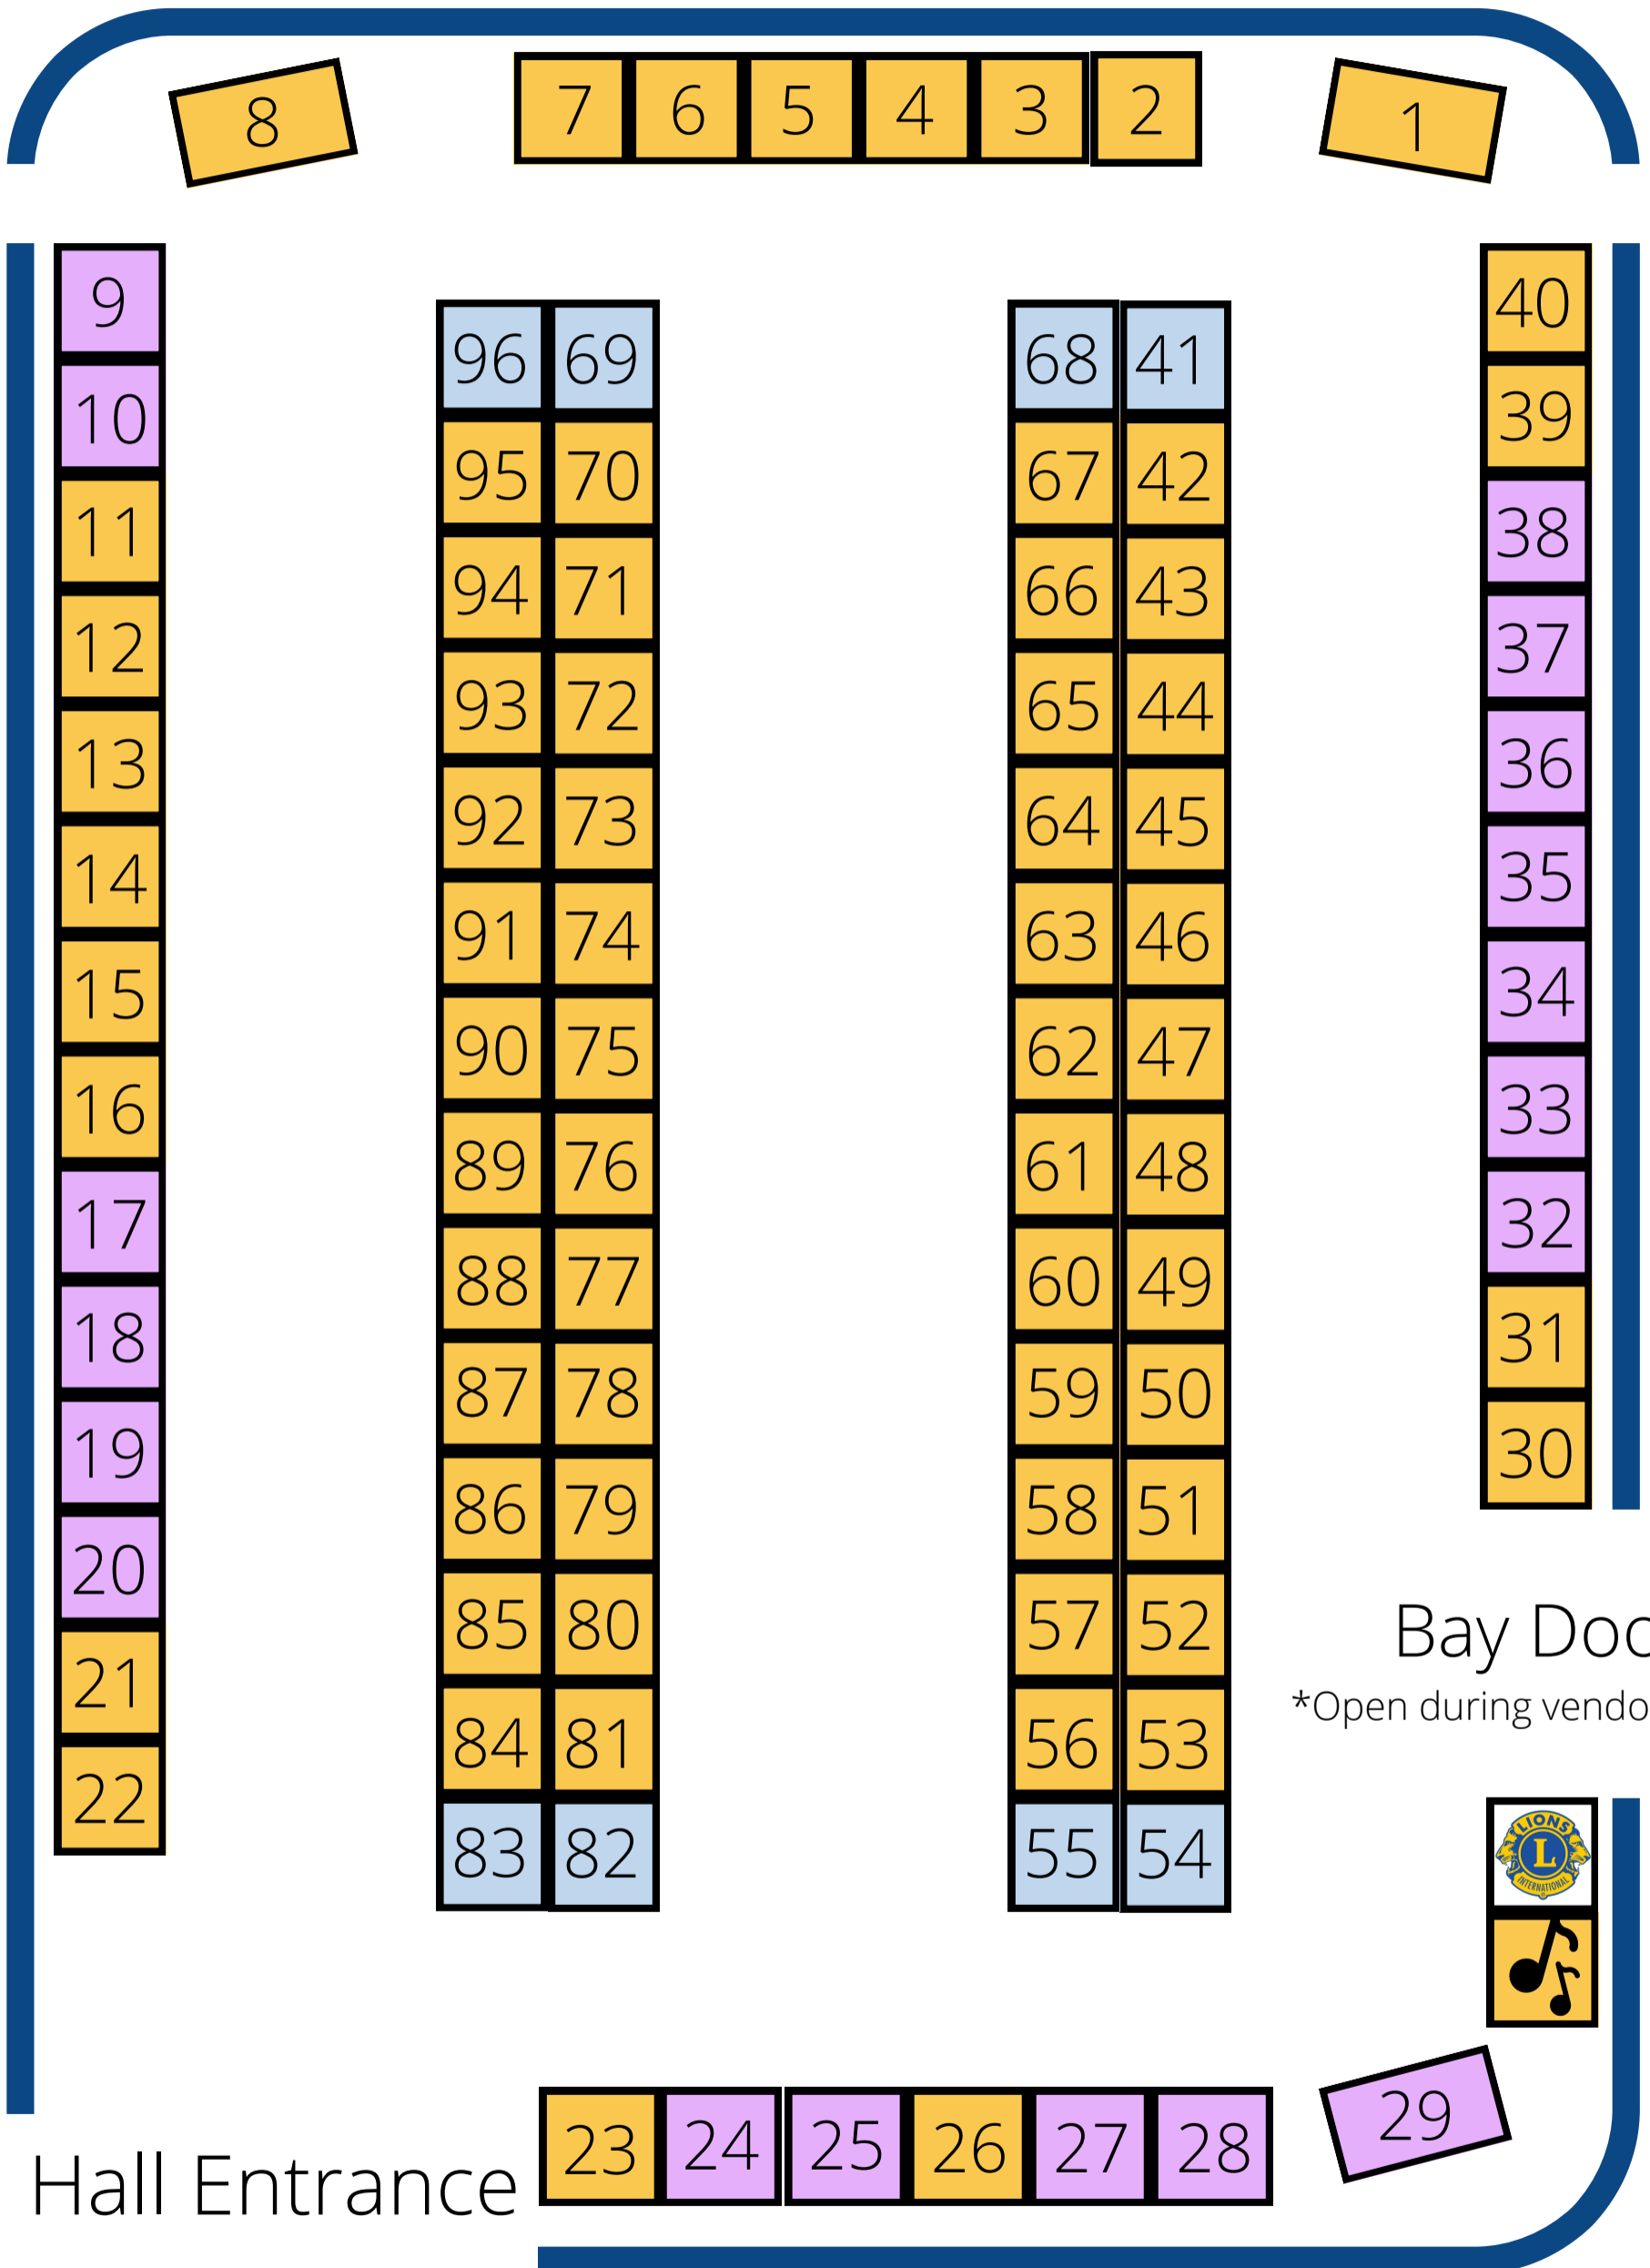

# Neustadt Craft Show Arena Booth Arrangement

\*Booth locations are approximate and subject to change\*

= Hydro Booth
  = Premium Booth
  = Standard Booth

**For details / registration please visit:**

**[www.WestGrey.com/CraftShow](http://www.WestGrey.com/CraftShow)**

# Neustadt Craft Show Hall Booth Arrangement

\*Booth locations are approximate and subject to change\*

 = Hydro Booth     = Standard Booth

**For details / registration please visit:  
[www.WestGrey.com/CraftShow](http://www.WestGrey.com/CraftShow)**