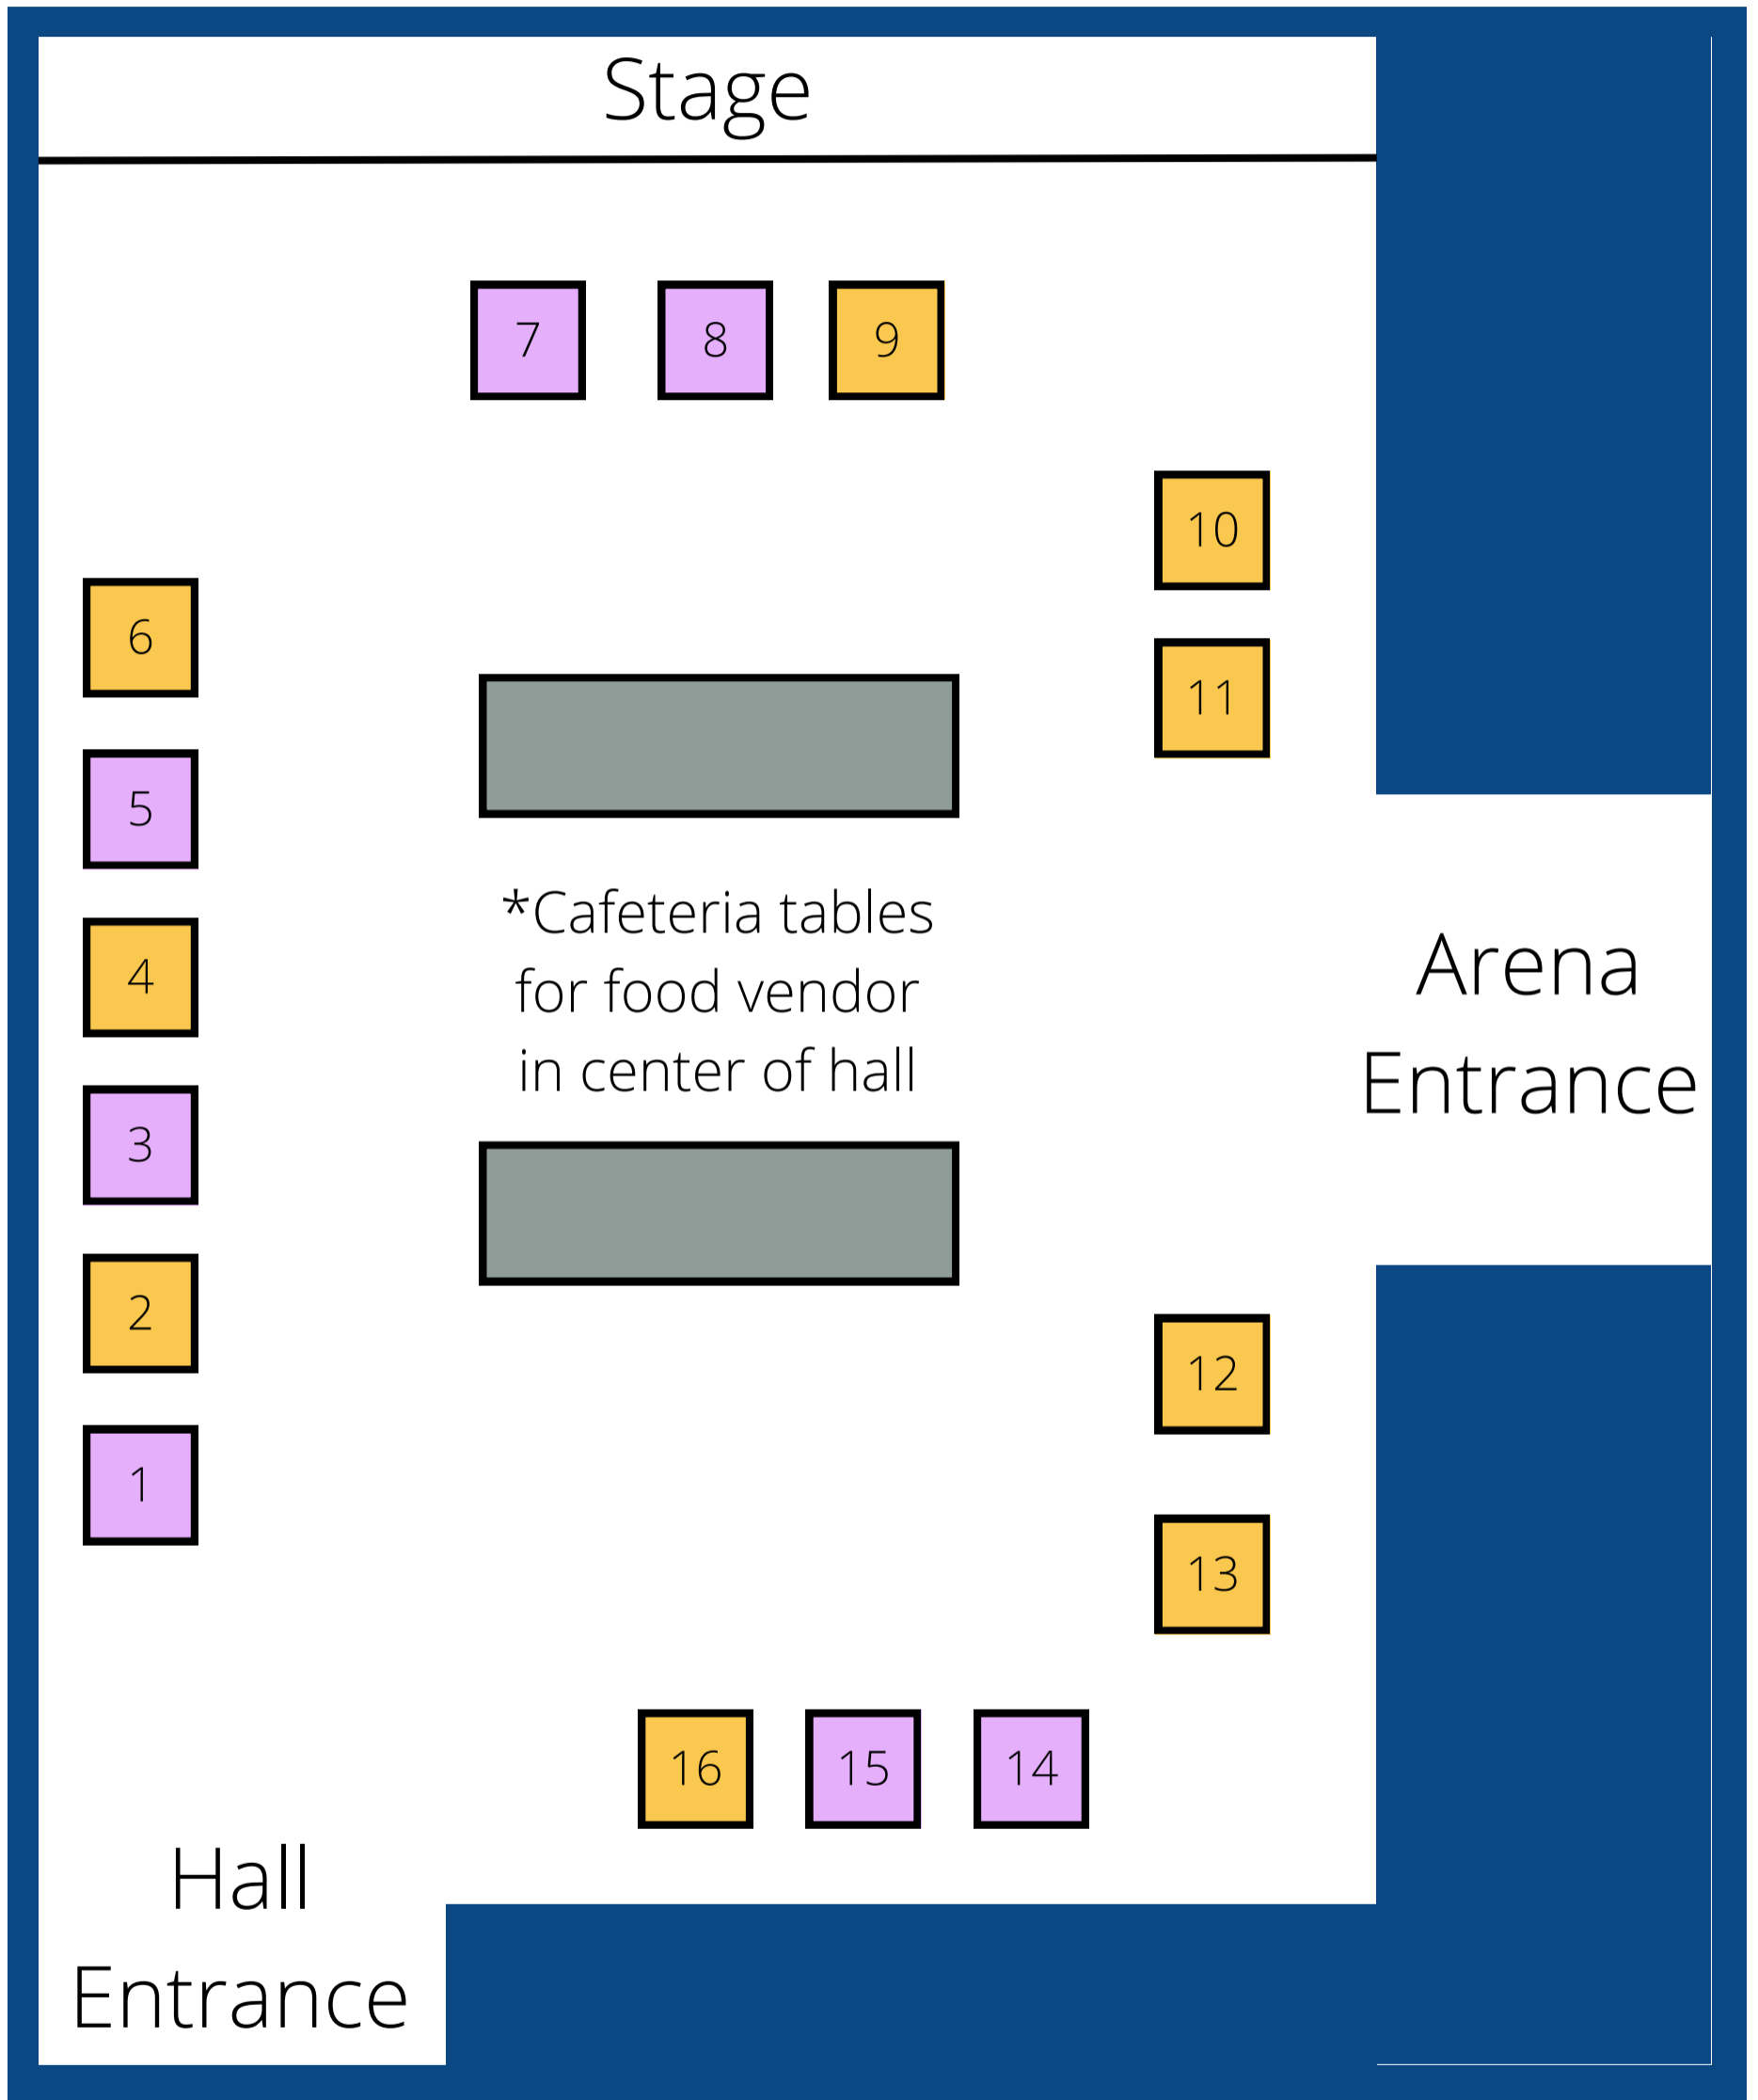

# Neustadt Craft Show Arena Booth Arrangement

\*Booth locations are approximate and subject to change\*

= Hydro Booth
  = Premium Booth
  = Standard Booth

**For details / registration please visit:**

**[www.WestGrey.com/CraftShow](http://www.WestGrey.com/CraftShow)**

# Neustadt Craft Show Hall Booth Arrangement

\*Booth locations are approximate and subject to change\*

 = Hydro Booth     = Standard Booth

**For details / registration please visit:  
[www.WestGrey.com/CraftShow](http://www.WestGrey.com/CraftShow)**